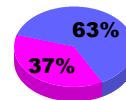

Membership Results 2012-2013

Goal, New, Dropped, Gain/Loss

Comparison of Club Gain/Loss

Current Year Compared to the Previous Year

Comparison of Membership Gain/Loss

Current Year Compared to the Previous Year

YTD Status Quo Clubs 2012-2013

Status Quo Clubs Compared to Status Quo Members

Gender Comparison 2012-2013

Jul/Aug/Sep

Oct/Nov/Dec

Jan/Feb/Mar

Male

Female